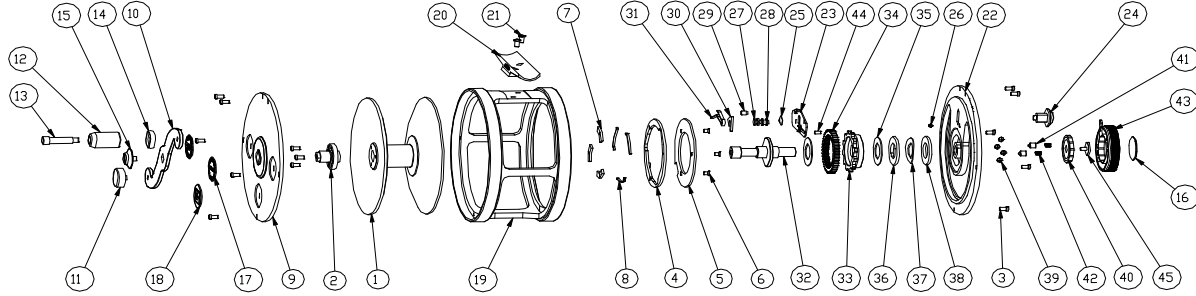

**PARTS LIST FOR HARDY LIGHT SALMON 8/9 / SALMON 10/11**

No.	Description	Q'ty	SAP	
			LIGHT SALMON 8/9	SALMON 10/11
1	DRUM	1	1418872	1418873
2	DRIVING PLATE	1		1419281
3	SCREW	13		1333848
4	SELECTOR RING	1		1418891
5	SELECTOR RING COVER PLATE	1		1419282
6	SELECTOR RING COVER PLATE SCREW	3		1334391
7	DOG	3		1332588
8	DOG SPRING	3		1332589
9	HANDLEBAR SIDE PLATE	1	1418880	1418881
10	HANDLEBAR	1	1329121	1329123
11	COUNTER BALANCE	1		1334499
12	HANDLE KNOB	1		1410485
13	HANDLE WIRE	1		1334238
14	HANDLE CUP	1		1332775
15	HANDLE BAR SCREW	1		1334500
16	NAME BADGE	2	1418889	1418890
17	REELMAKER BADGE	1		1418666
18	CASTLE & FLY BADGE	1		1418665
19	FRAME	1	1418884	1418885
20	REELBACK	1		1333542
21	REELBACK SCREW	2		1333855
22	REGULATOR SIDE PLATE	1	1418876	1418877
23	OPTIONAL CHECK PLATE	1		1332558
24	OPTIONAL CHECK BUTTON	1		1418887
25	TONGUE STUD WASHER	1		1333853
26	3/32" STAINLESS STEEL BALL	1		1333916
27	TONGUE STUD	1		1418893
28	SPRING STUD	1		1418894
29	STOP STUD	1		1418895
30	TONGUE	1		1333846
31	CHECK SPRING	1		1333568
32	SPINDLE	1		1418896
33	CLUTCH BODY	1		1418897
34	CHECK WHEEL	1		1334282
35	RULON PAD	2		1334394
36	KEYED WASHER	1		1334396
37	WAVE SPRING	1		1334397
38	PUSH PLATE	1		1334420
39	1/8" STAINLESS STEEL BALL	4		1333860
40	REGULATOR BUTTON INSERT	1		1418898
41	DETENT PLUNGER	2		1418899
42	PLUNGER SPRING	2		1334457
43	REGULATOR BUTTON	1		1418888
44	SPINDLE DOWEL PIN	1		1333844
45	STOP SCREW	1		1333847

Reel Part Numbers: CASCAPEDIA LIGHT SALMON 8/9: 1420676  
 CASCAPEDIA SALMON 10/11: 1420677